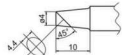

T20-BC4
T20-BC4
150 Watt Station