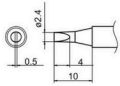

HAJKO
900M-T-SI

Hakko 900M-T-SI
60 Watt Station, iron

HAJKO
900M-T-0.8

Hakko 900M-T-0.8
60 Watt Station, iron

////// Soldering Tip T12 Series //

T12-D24

Hakko T12-D24
75 Watt Station

T12-KF