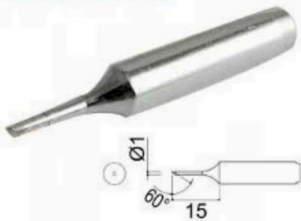

Hakko 900M-T-1C
60 Watt Station, iron

HAJKO
900M-T-B